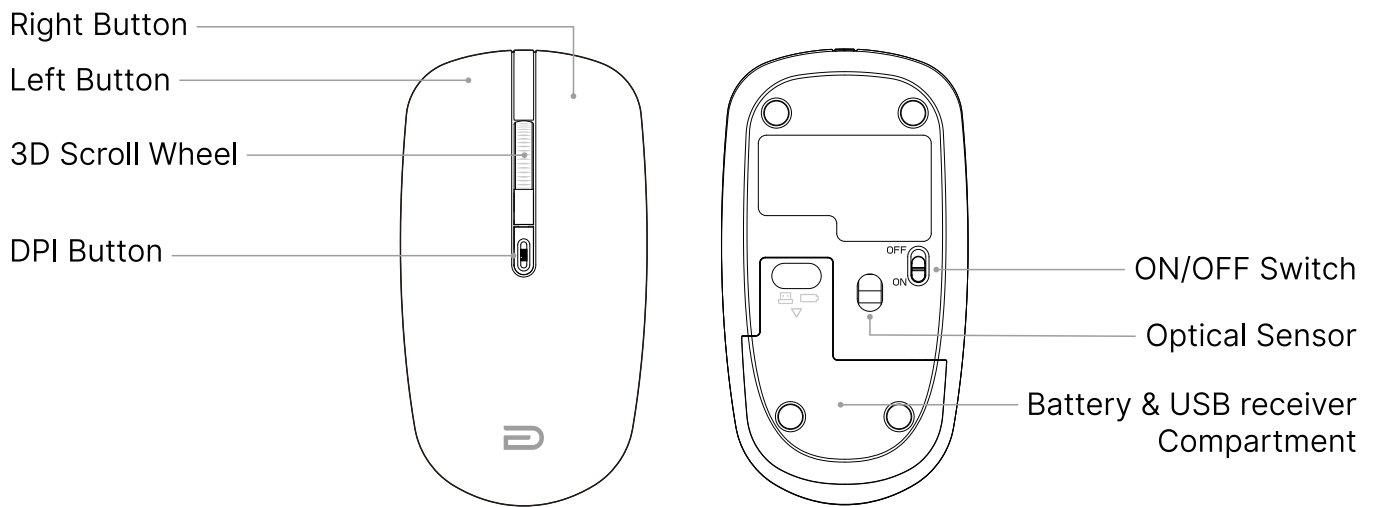

# MS9923

2.4G Silent Wireless Mouse

Silent  
Clicking

Adjustable DPI  
(800-1200-1600)

Comfort  
Grip

# Overview

**Note:** Press DPI button to cycle through 800 - 1200 - 1600 (default) DPI for different levels of sensitivity and precision.  
Press any button to awaken the mouse that stays inactive for over 60 seconds.

# Specifications

Model Version	MS9923 1.0
Connection Type	2.4G Wireless
Report Rate	125Hz
Tracking Method	Optical
DPI (Min/Max)	800-1200-1600
Number of Buttons	4
Battery Type	AA Battery
Rated Voltage/ Current	DC 1.5V ---15mA
Dimension (L×W×H)	113 × 61 × 32mm
Weight	54 ± 5g
Supported Operating Systems	<ul style="list-style-type: none"><li>• Windows XP/ VISTA / 7 / 8 / 10 / 11</li><li>• macOS</li><li>• Linux</li></ul>